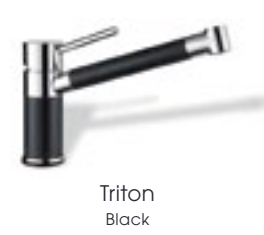

Sinks & Taps

The range of sinks and taps opposite have been specifically developed with Schock, providing a comprehensive and stylish offer.

Schock is the world's leading supplier of granite sinks and the Neptune range is made from their outstanding material, CRISTALITE®.

CHARLES RENNIE MACKINTOSH Sinks & Taps by **SCHOCK**

Triton Cream

Triton Black

Triton White

Triton Matt Black

Charon Chrome

Leda Chrome

Elara Chrome

Oberon Chrome

Vesta Chrome

Neptune 1.0 Bowl (Black reversible)

Neptune 1.5 Bowl (Black reversible)

Neptune 1.0 Bowl (Cream reversible)

Neptune 1.5 Bowl (Cream reversible)

Neptune 1.0 Bowl (White reversible)

Neptune 1.5 Bowl (White reversible)

Neptune 1.0 Bowl (Matt Black reversible)

Neptune 1.5 Bowl (Matt Black reversible)

Venus 1.0 Bowl (reversible)

Venus 1.0 Deep Bowl (reversible)

Venus 1.5 Bowl

Mercury 1.0 Bowl